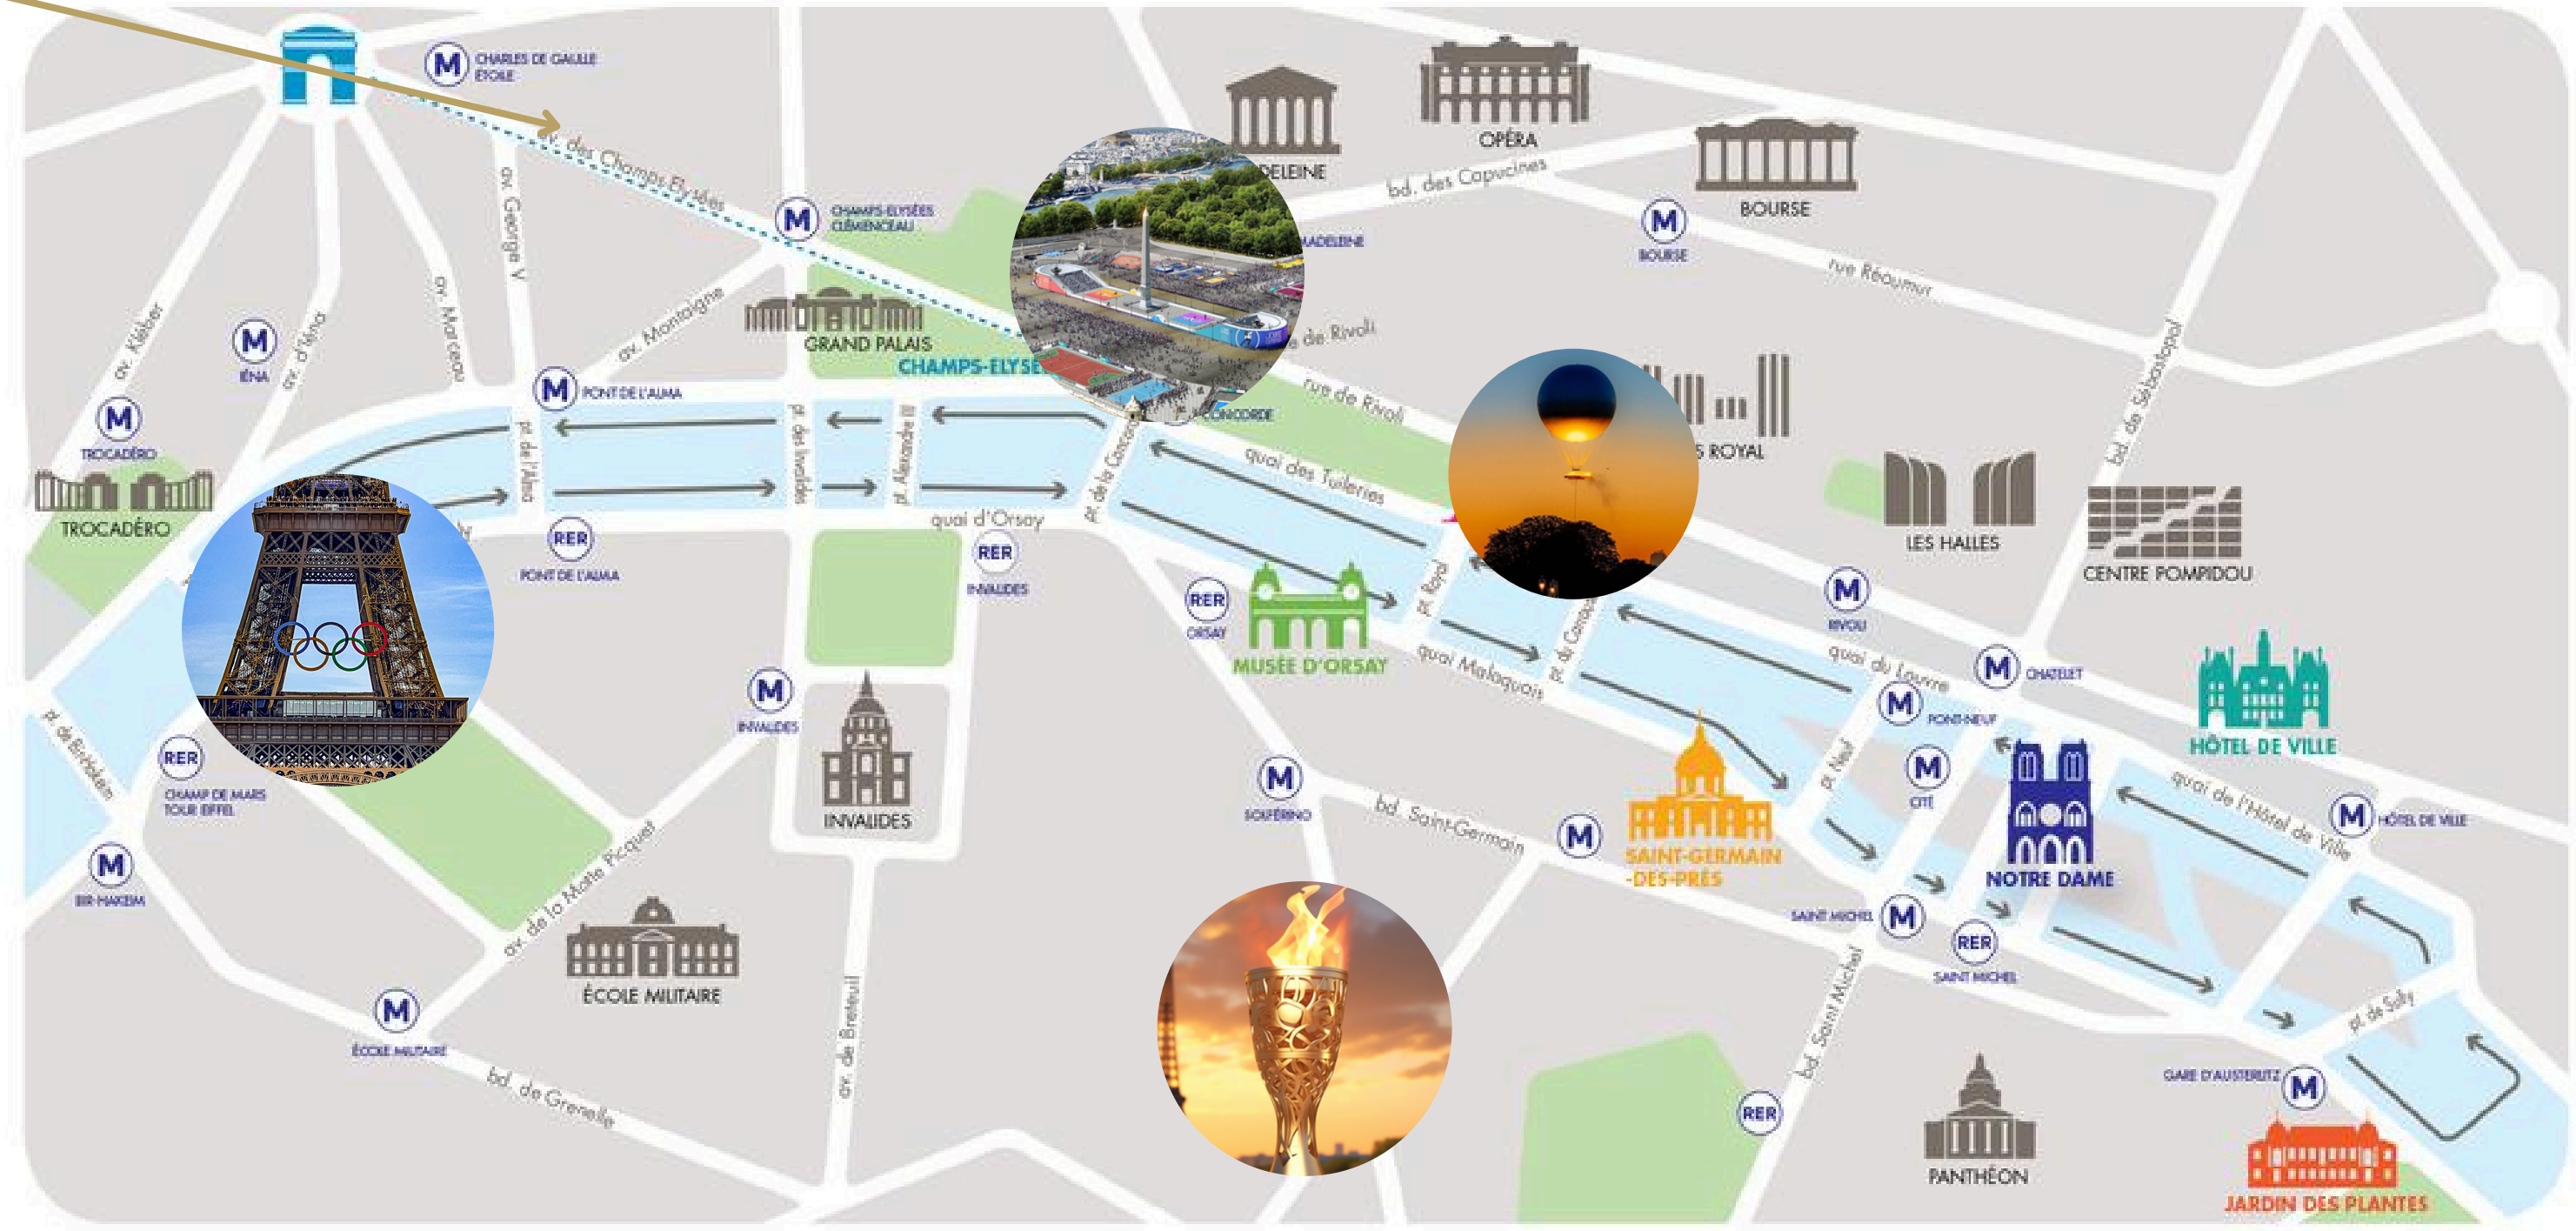

HÔTEL LANCASTER

PARIS - CHAMPS-ÉLYSÉES

« I have never had any guests,
only friends »

Emile Wolf – Founder of the Hotel Lancaster, 1920

II

YOUR PARISIAN HOME

Since 1925 – complete renovation in 2020
By designer Jean Philippe Nuel

LANCASTER

OUTDOOR PATIO

BAR COPPERBAY LANCASTER

★ COCKTAILS, PASTIS & FOOD ★
COPPERBAY
— HOTEL LANCASTER —

CopperBay : among the world's top 100 bars
CopperBay Lancaster : 324th best bar in the world

BAR COPPERBAY LANCASTER