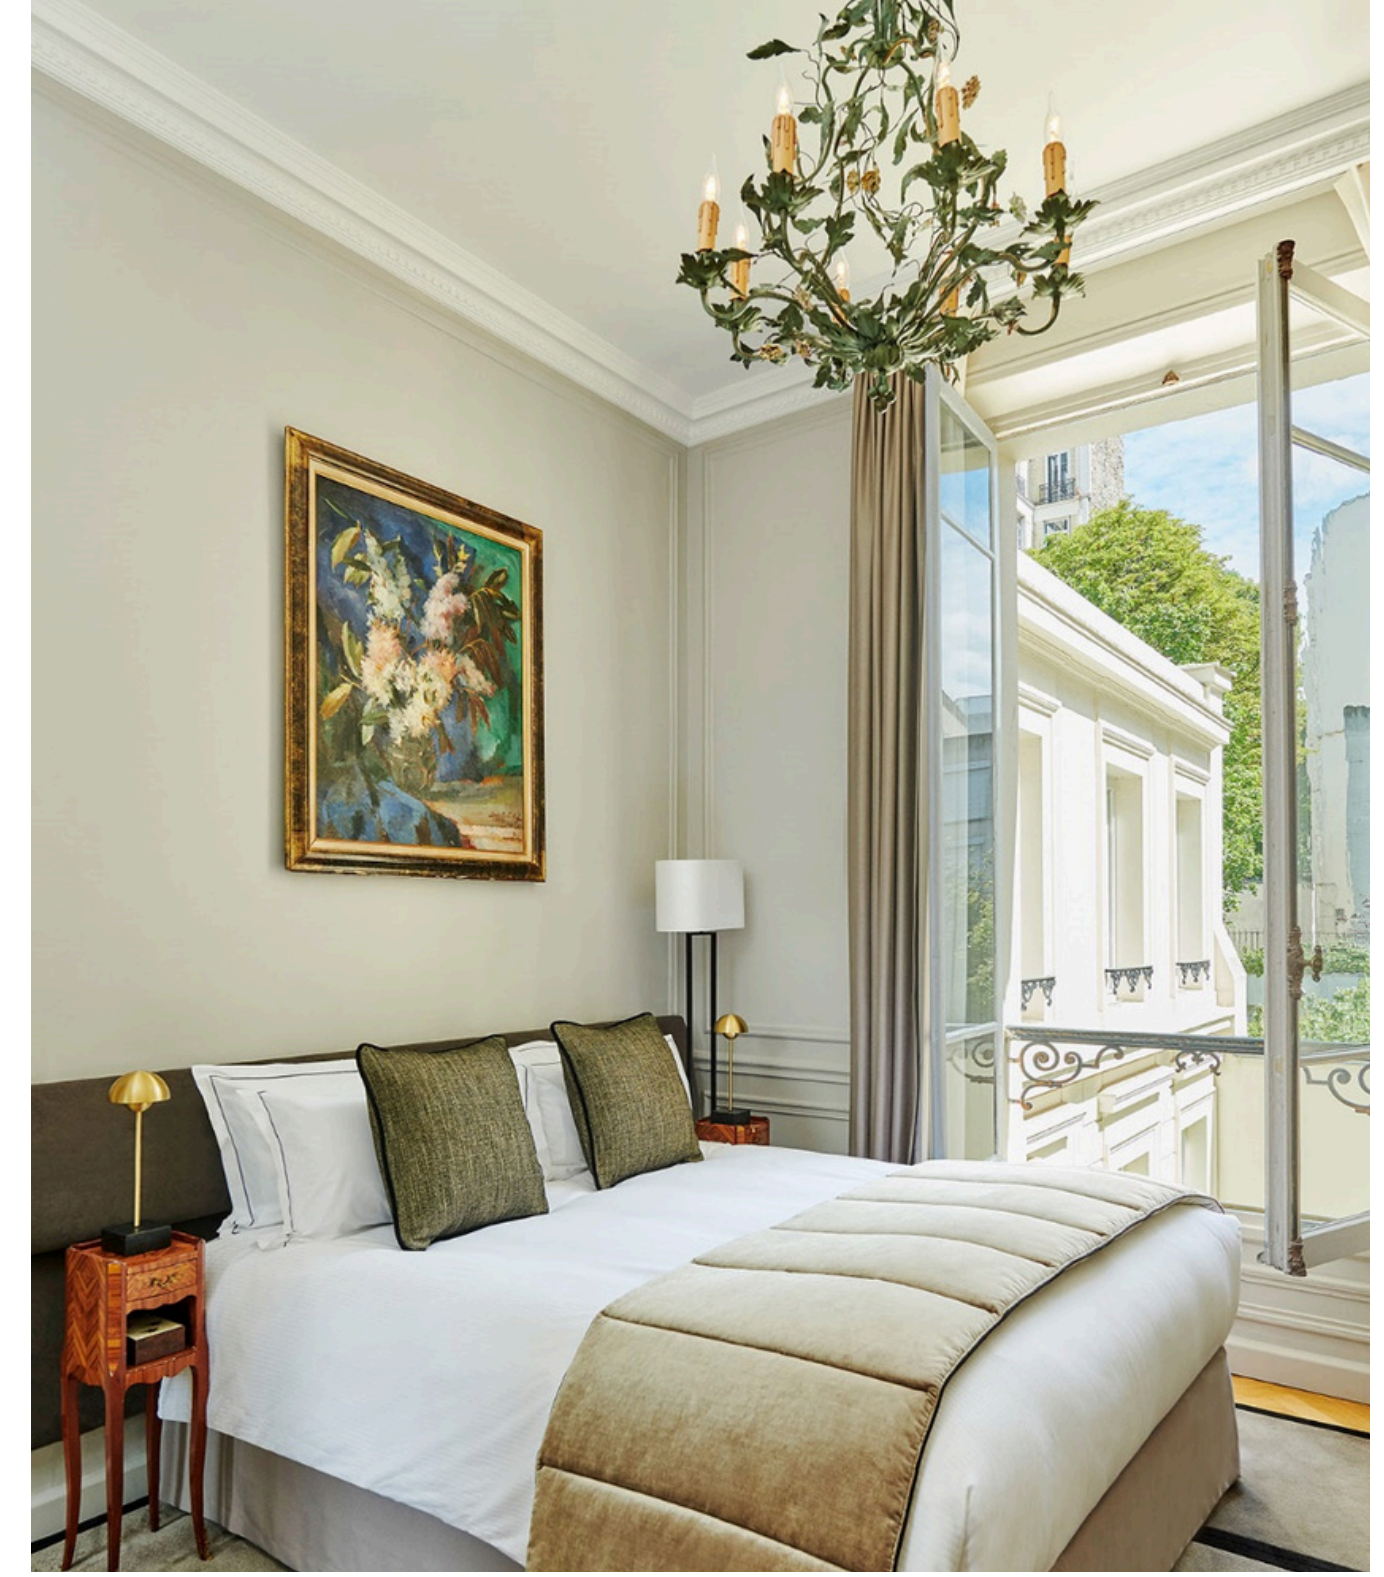

A unique atmosphere
steeped in history

Feel like home
& five stars services

Spectacular signature suites

Perfect for families :
More than 70% of our rooms are inter-
connecting

AMERICAN EXPRESS®
FINE HOTELS & RESORTS
MEMBER

INVITING PRIVATE ELEGANT

Just like at home

III

SUPERIEUR
20m2 / 216sqft

III

DELUXE
25m² / 270sqft

III

EXECUTIVE
30m2 / 323sqft

EXECUTIVE
30m2 / 323sqft

SPECTACULAR SIGNATURE SUITES

True Parisian atmosphere

SUITE EMILE WOLF

PRIVATE OUTDOOR

SUITE FELIX ZIEM

SUITE MONSIEUR

SUITE BORIS PASTOUKHOFF